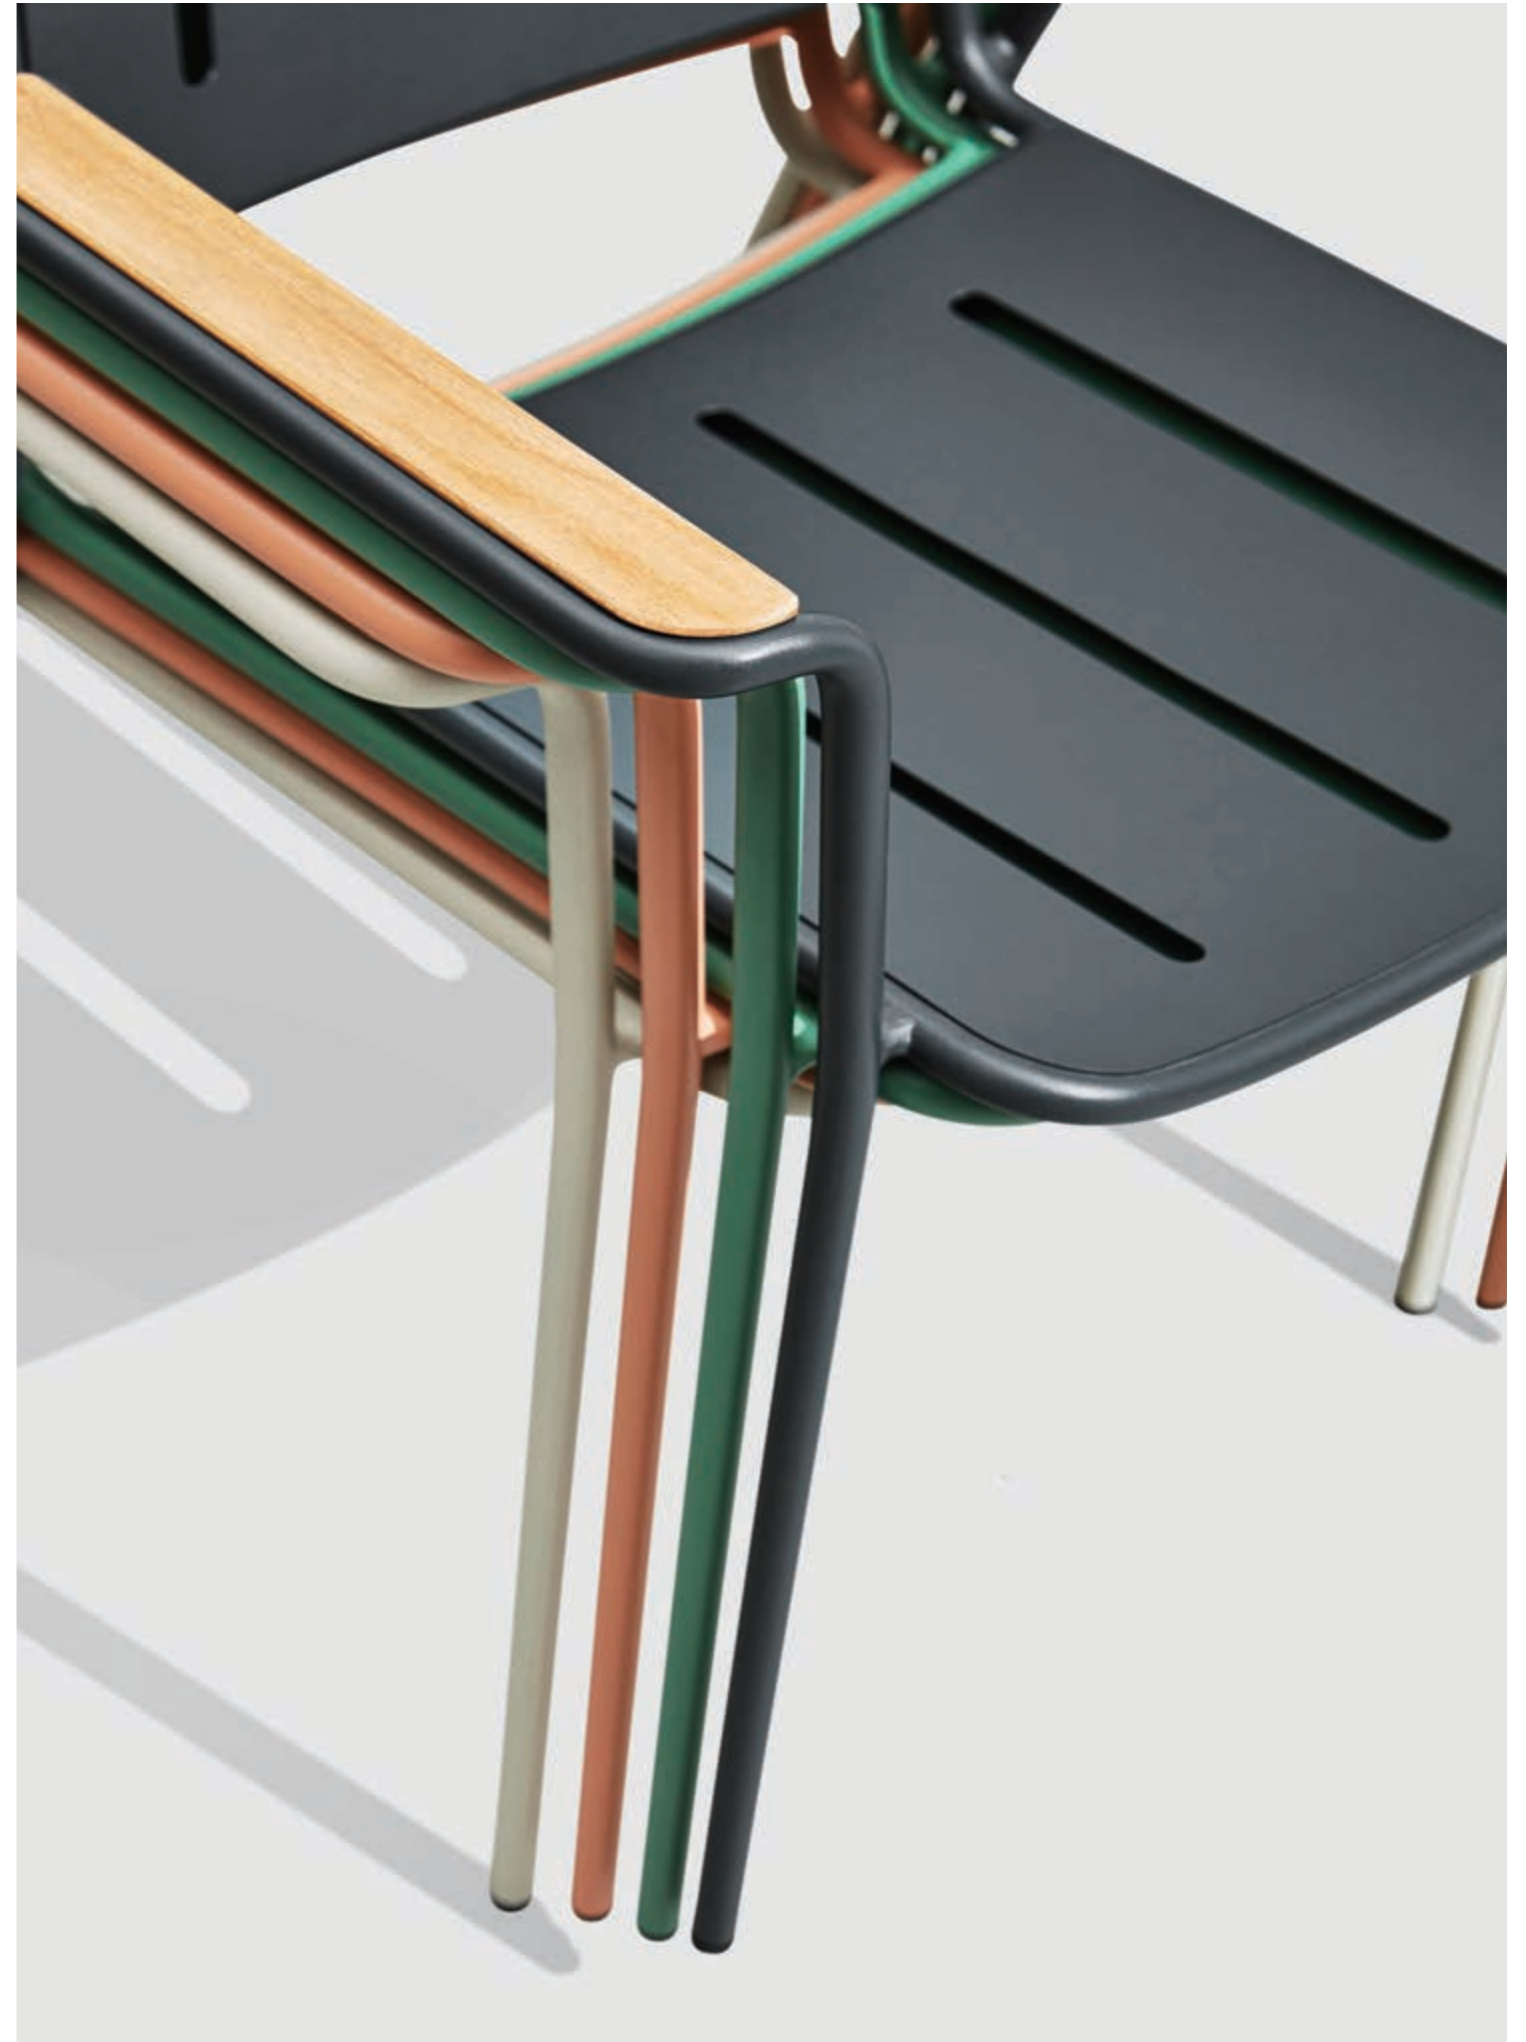

BLOOM

Outdoor Furniture Collection

306110

306120

306130

306140

306160

306150