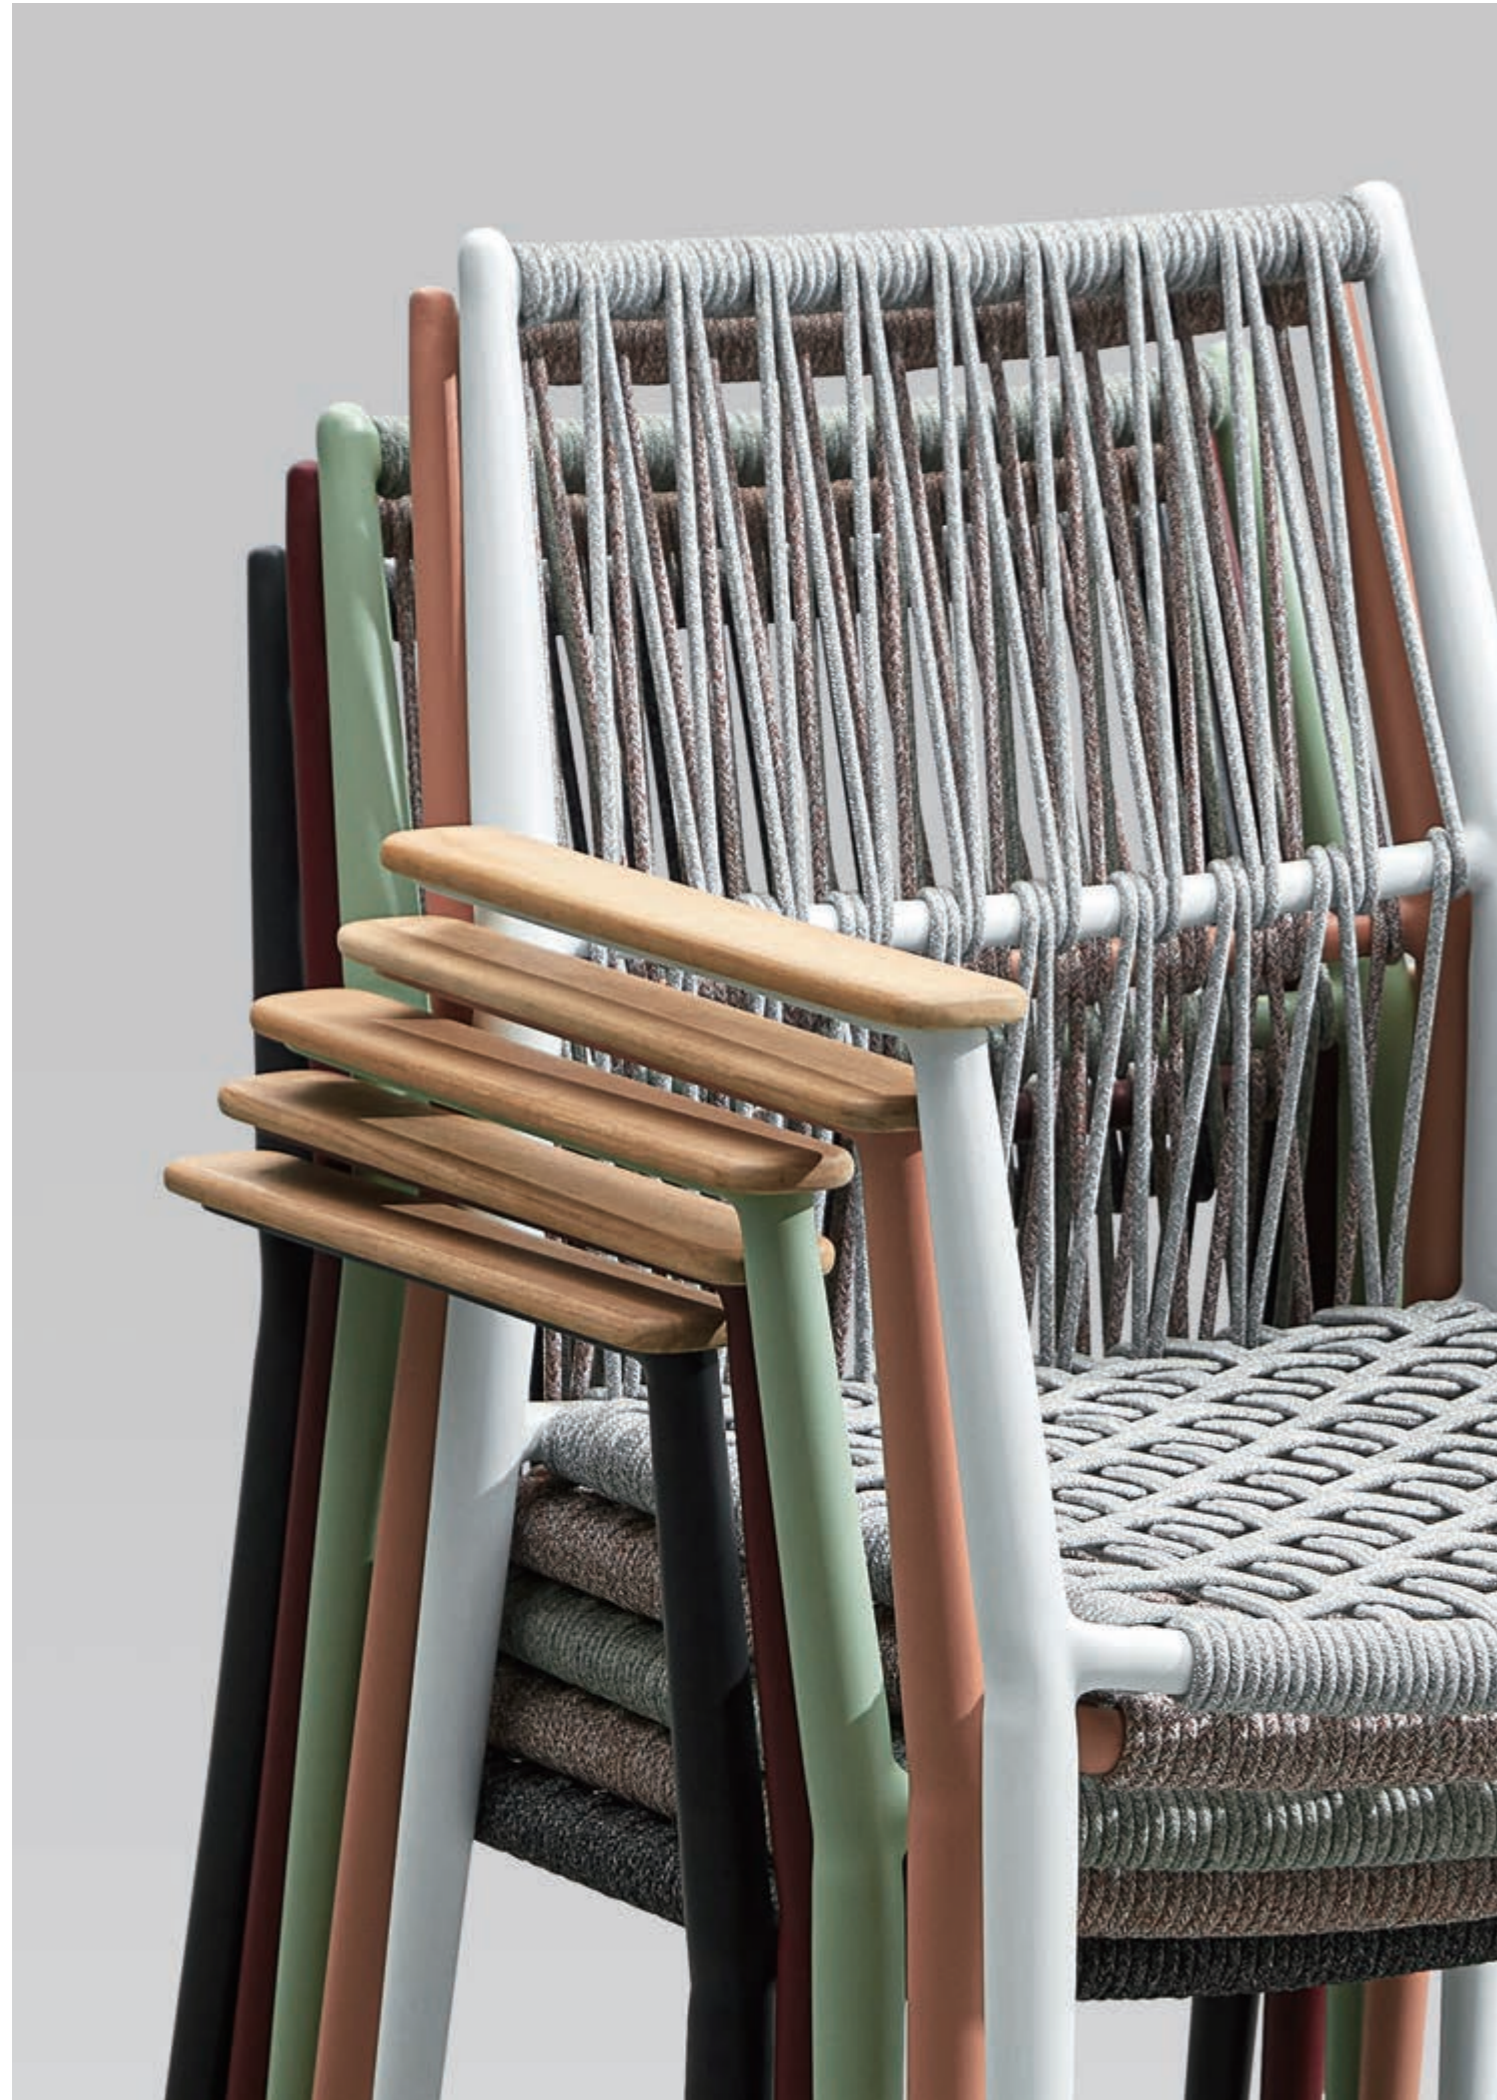

306160

306150

BALI

Designed By CLAUDIO BELLINI Studio

Bali collection jointly designed and developed by Higold Group and Claudio Bellini studio, draws inspiration from the vibrant essence of Bali.

A vibrant tropical island, where ancient and resilient vines entwine in the forest, and all living things coexist in perfect harmony. Bringing the lively spirit of Bali to your backyard.