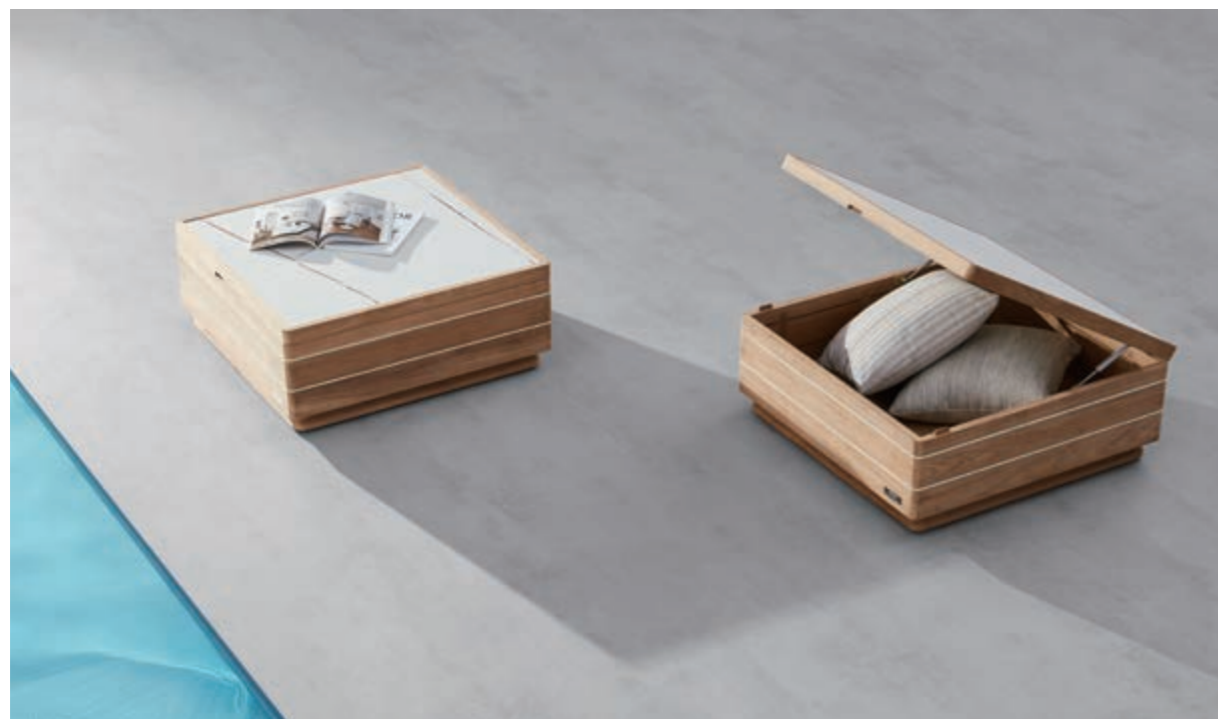

The use of wood and braided rope gives it an artisanal and classic look, balanced by the modernity of the clean lines and the shaped body.

The coffee table can be used as cushion box to keep small commodities.