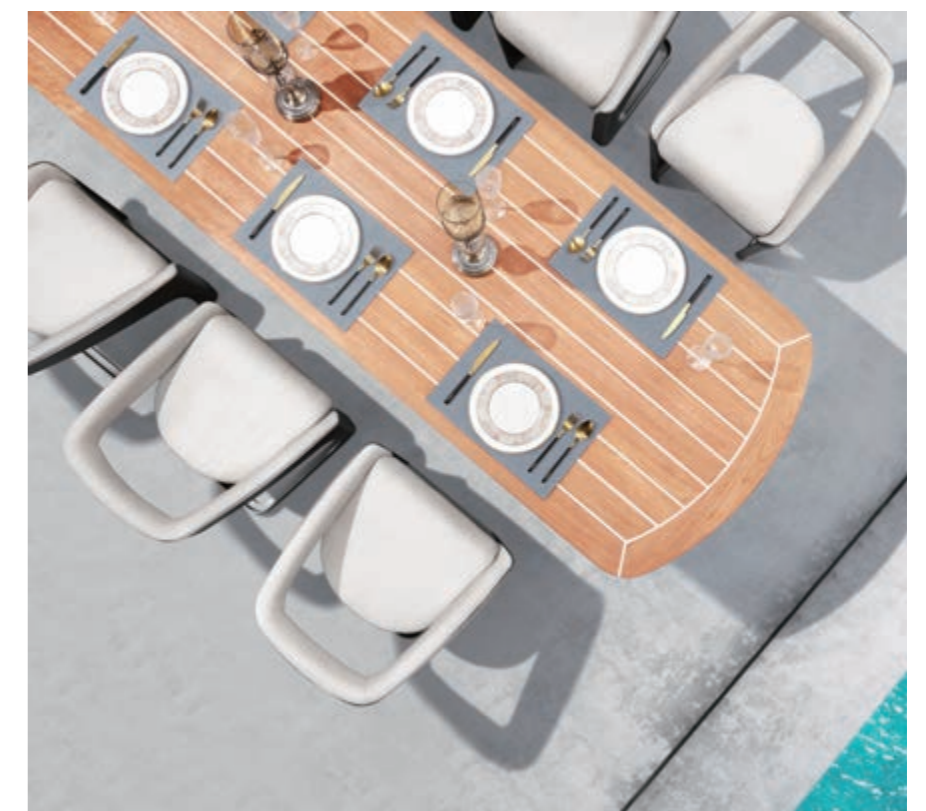

THE CHOICE OF THE MATERIALS COME FROM THE PININFARINA 360° DESIGN EXPERIENCE: THE ALUMINUM - COMING FROM THE CAR SECTOR - FOR THE STRUCTURE, THE FABRICS - USED IN THE YACHTS FOR ITS RESISTANCE - FOR THE CUSHIONS.