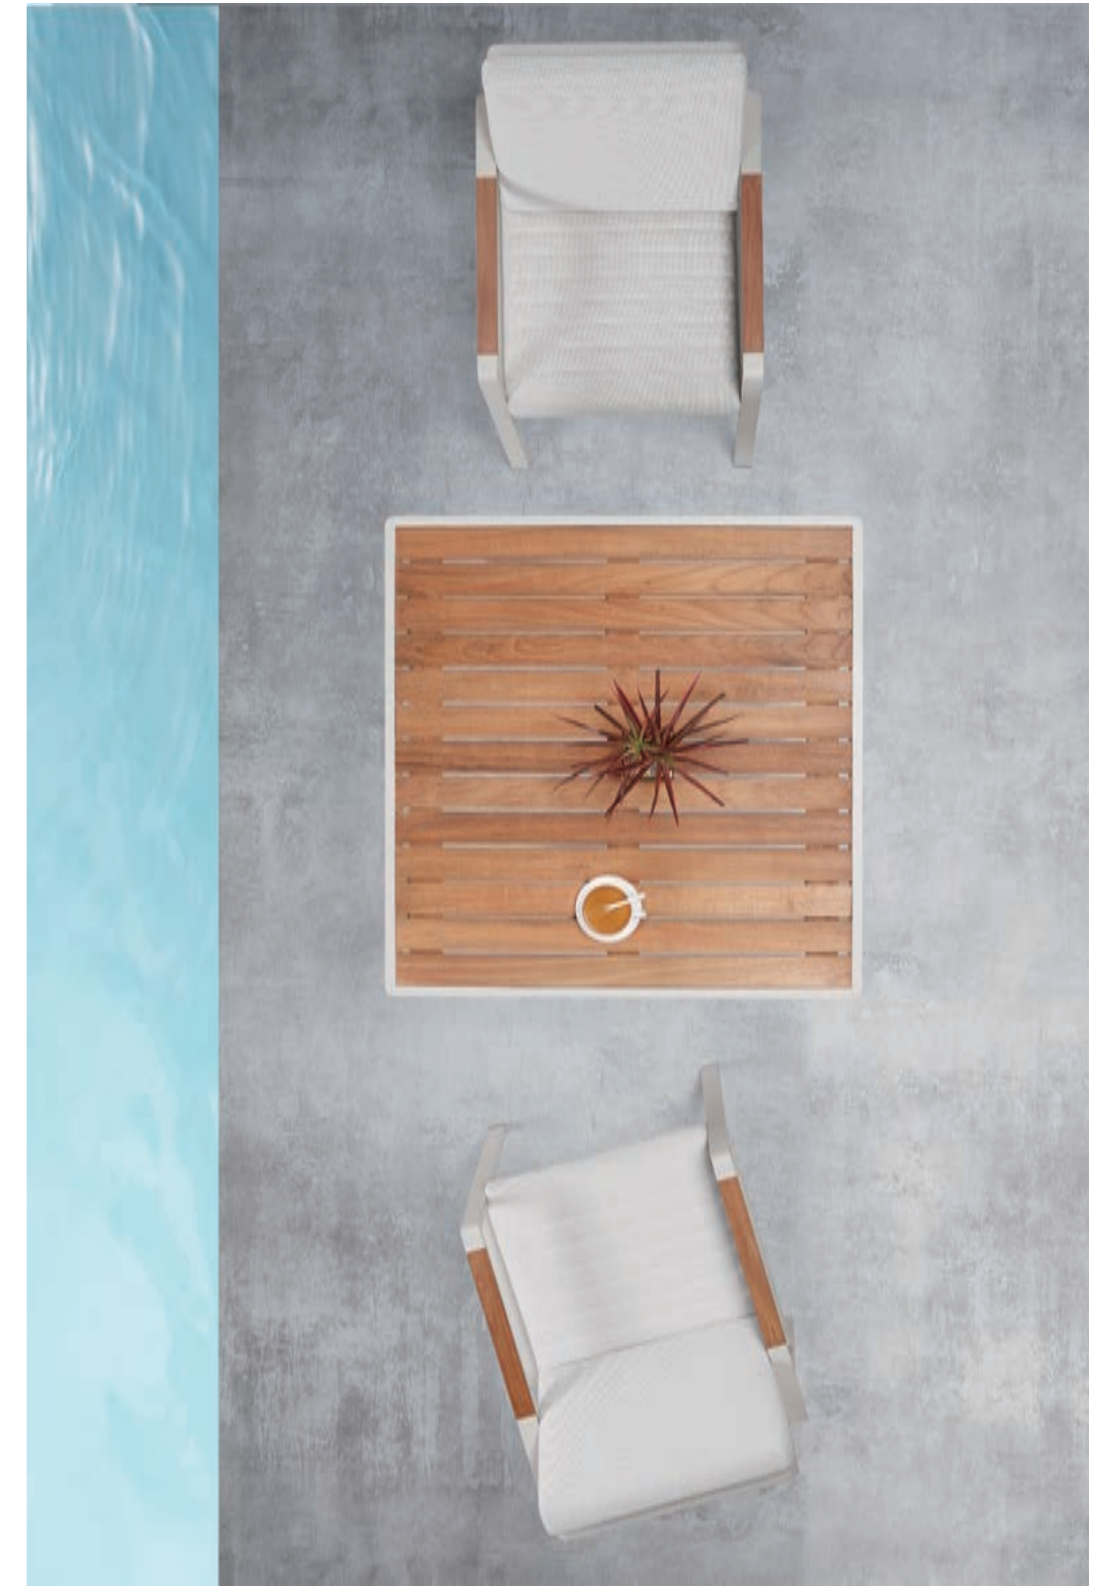

NOFI collection is composed by living sofa set, sectional sofa set, dining set, bar set, sun bed and swing. It is one of the collections that have a complete family to meet all kinds of living demands. With wooden elements to be installed on the armrests and table tops and with soft and airy cushion designs, Nofi shows simplicity but never loses its coziness. With DIY concept, consumer can easily do the assembling under instructions.