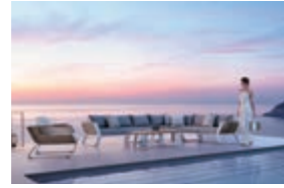

INDEX

DESIGNS BY PININFARINA FOR HIGOLD

WING
023

DESIGNS BY CLAUDIO BELLINI STUDIO FOR HIGOLD

DESIGNS BY PIERRICK TAILLARD FOR HIGOLD

DESIGNS BY HIGOLD

DESIGNS BY CLAUDIO BELLINI STUDIO

ACCESSORIS

PARASOL