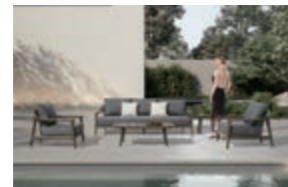

DESIGNS BY CLAUDIO BELLINI STUDIO FOR HIGOLD

LEO
079