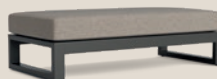

**Double
footstool**
W155 x D78 x H38 cm