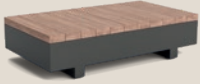

Coffee table
rectangle
L140 x W75 x H35 cm