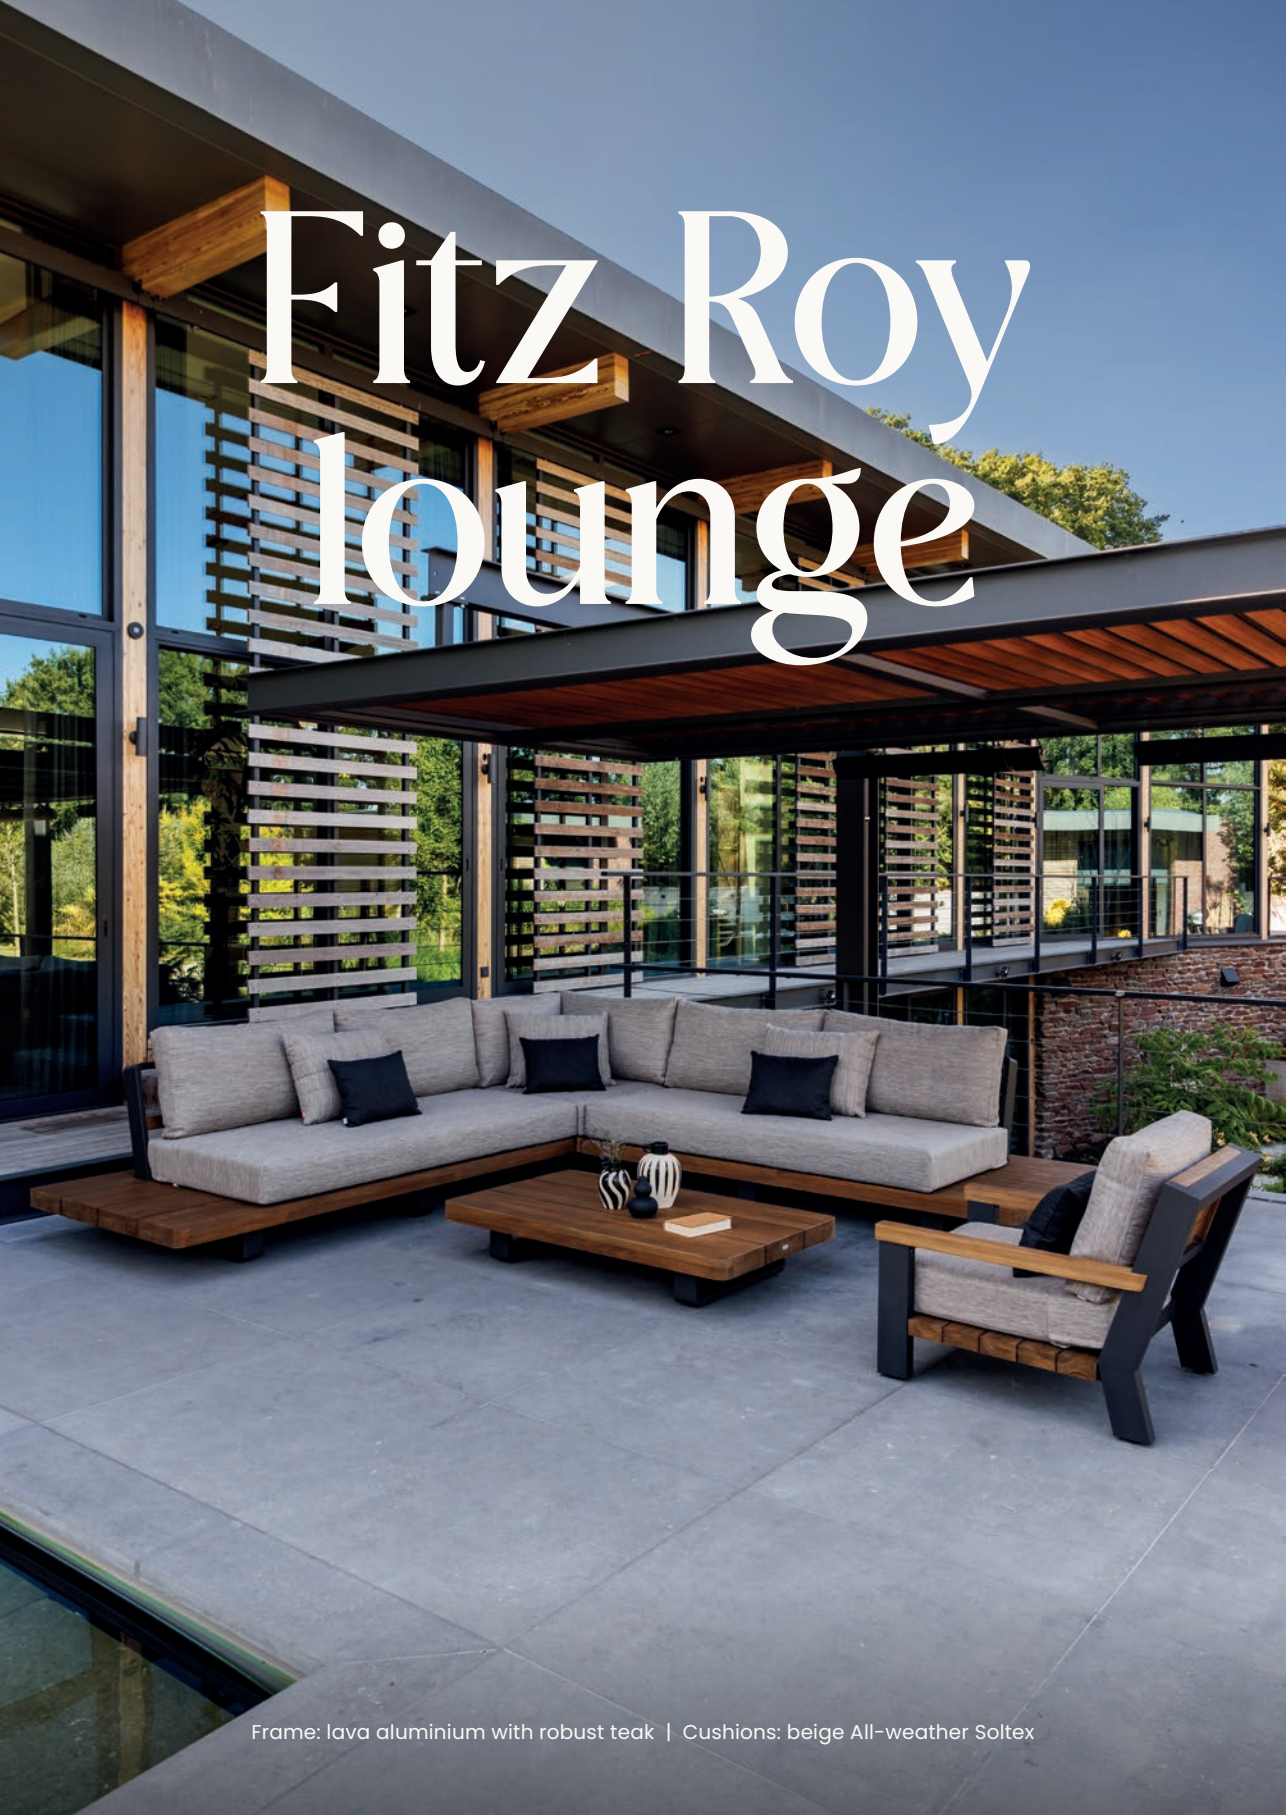

Fitz Roy lounge

Frame: lava aluminium with robust teak | Cushions: beige All-weather Soltex